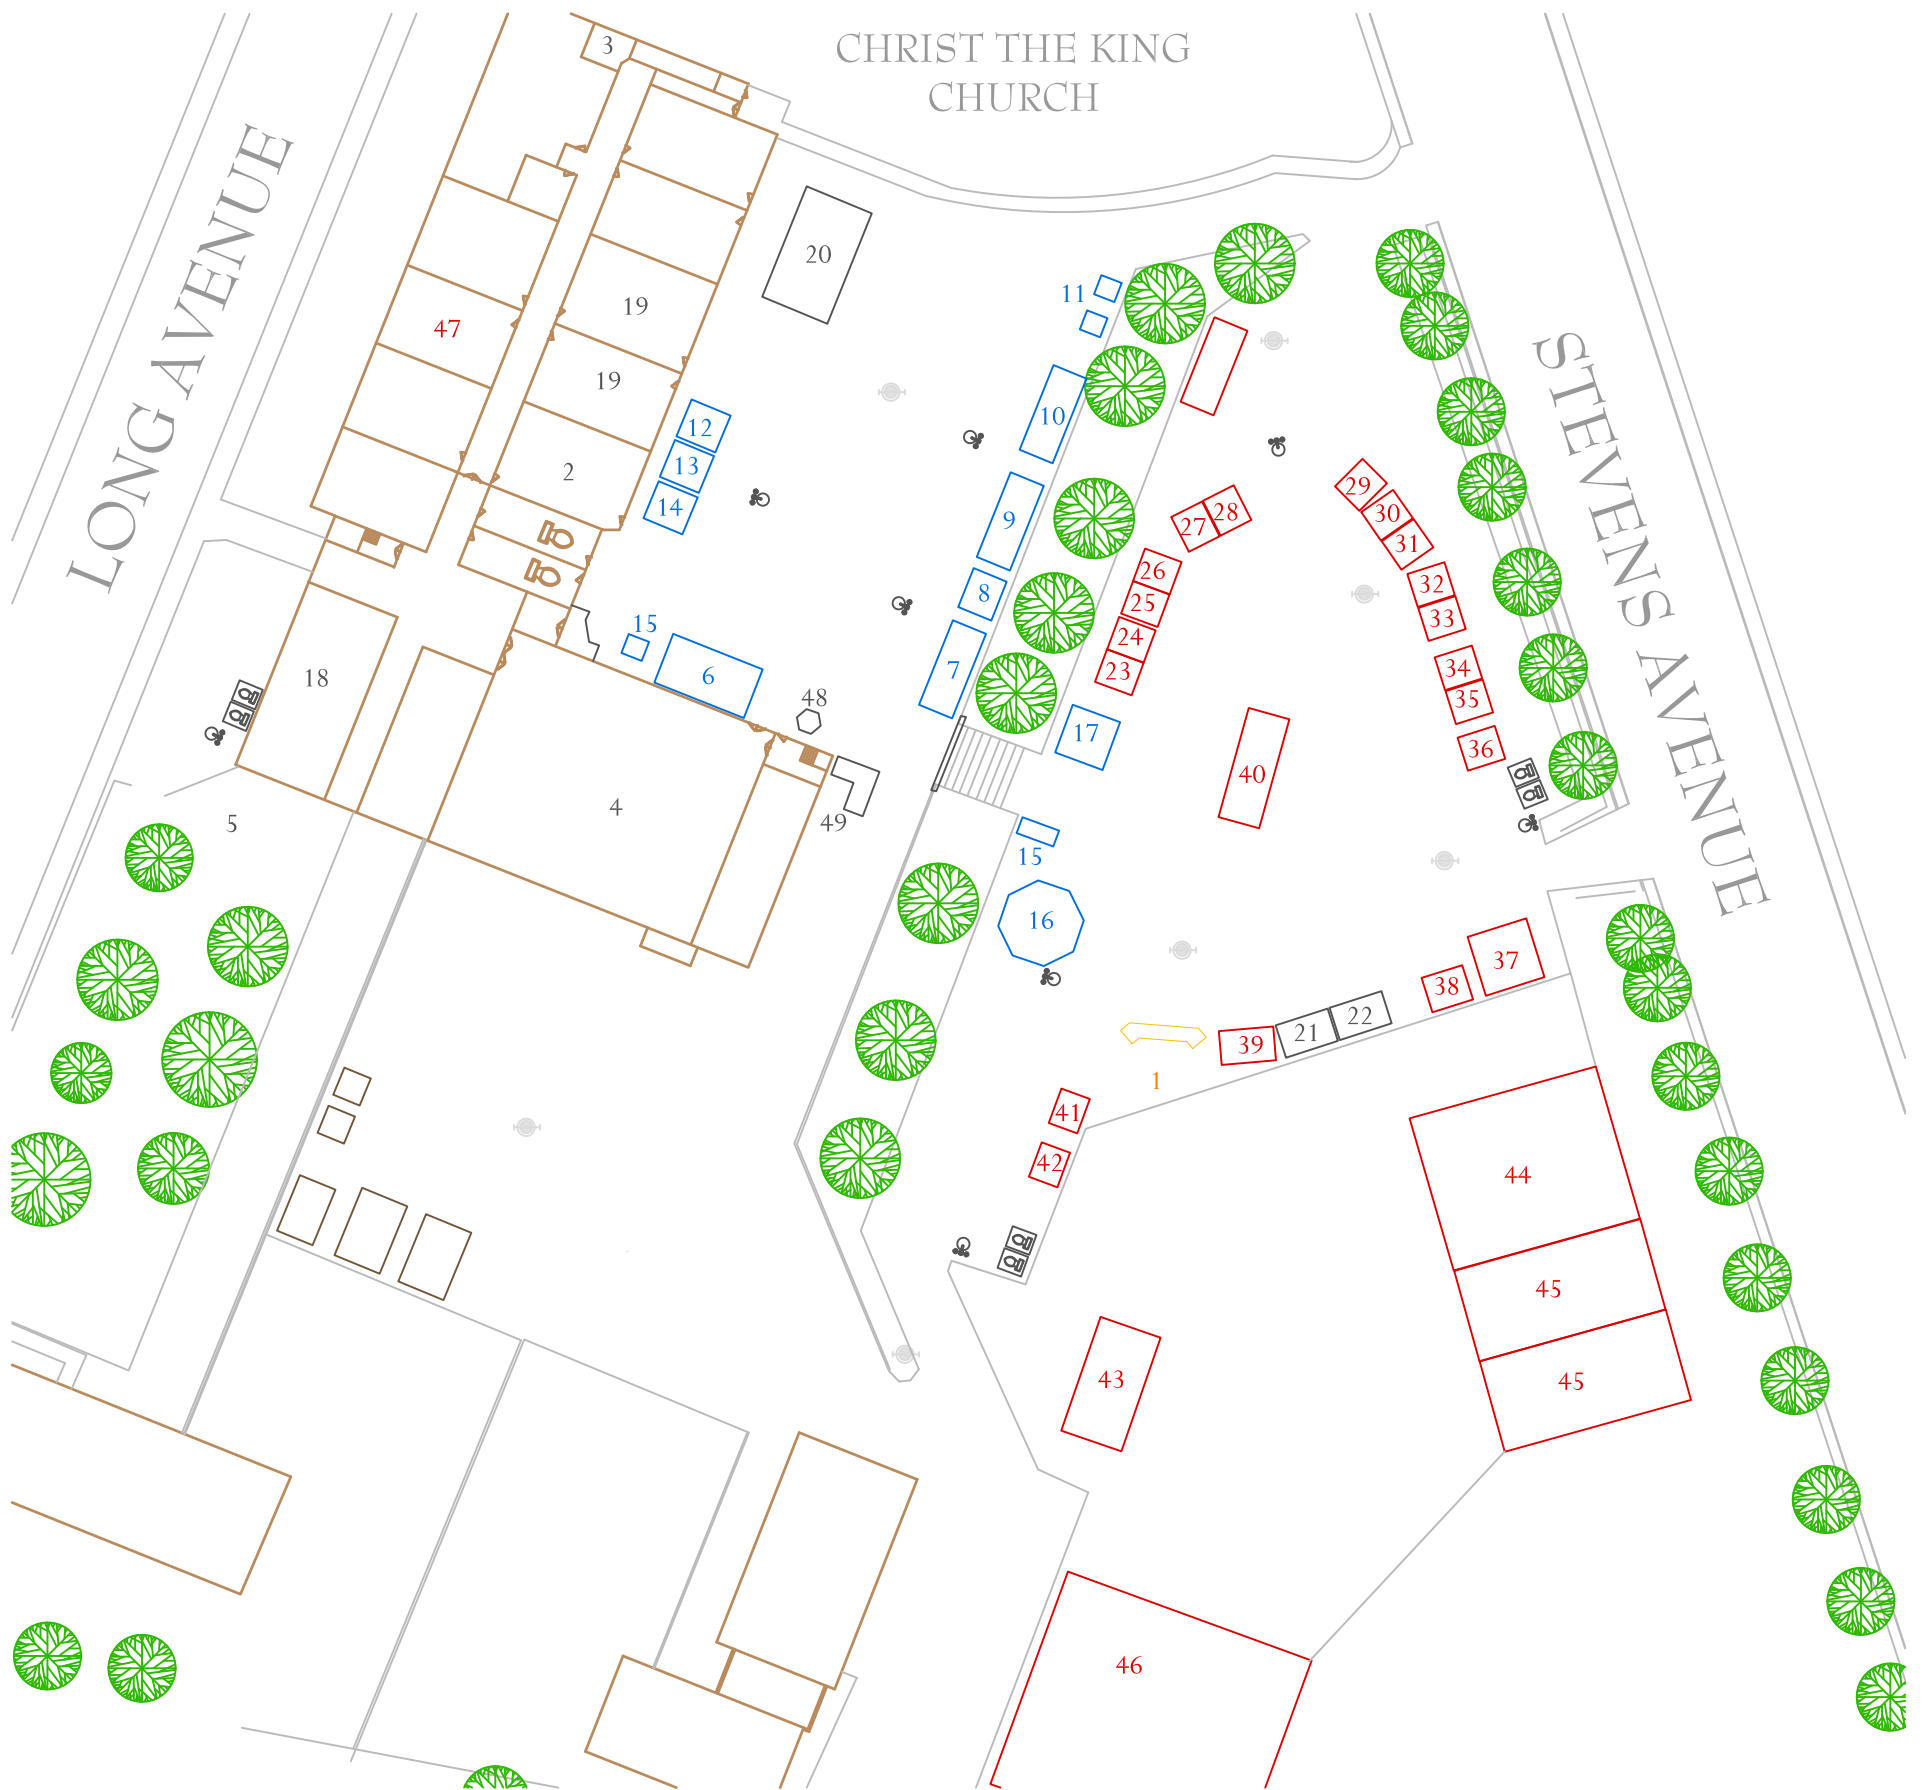

# SF DIRECTORY

1	Tickets <b>CC</b>	17	Cotton Candy	34	Ring Toss
2	Sausage Fest Office	18	Arts and Crafts <b>CC</b>	35	Spielmark
3	First Aid	19	Granny's Attick	36	Das Fliegende Huhn (Flying Chicken)
4	Upstairs: Indoor Biergarten <b>CC</b> Downstairs: Bingo, Teen Dances	20	Main Stage	37	Hoop Shoot
5	Outdoor Biergarten	21	Balloons	38	Jr. Hoop Shoot
6	Sausage Booth	22	Souvenirs	39	Mini-Golf
7	Sam's Pretzel Haus	23	Fish Pond	40	Pop Toss
8	South of the Border	24	Duck Pond	41	Face Painting
9	Funnel Cakes	25	Gold Fish	42	Hair Spray
10	Corn	26	Lollipop Tree	43	Football Toss
11	Pop Wagon	27	Scat Cat	44	Golf Chipping
12	Sweet Shop	28	Paff Ball	45	Soccer Kick
13	Espresso	29	Cookie Monster	46	Straw Maze
14	Pie Booth	30	Butterfly Garden	47	RockBand
15	Juice Haus	31	Garfield	48	Raffle
16	Hamburger	32	Ball Toss	49	T-Shirts
	Bathrooms	33	Cork Shoot	<b>CC</b>	Credit Card Accepted
	Handwashing Stations				